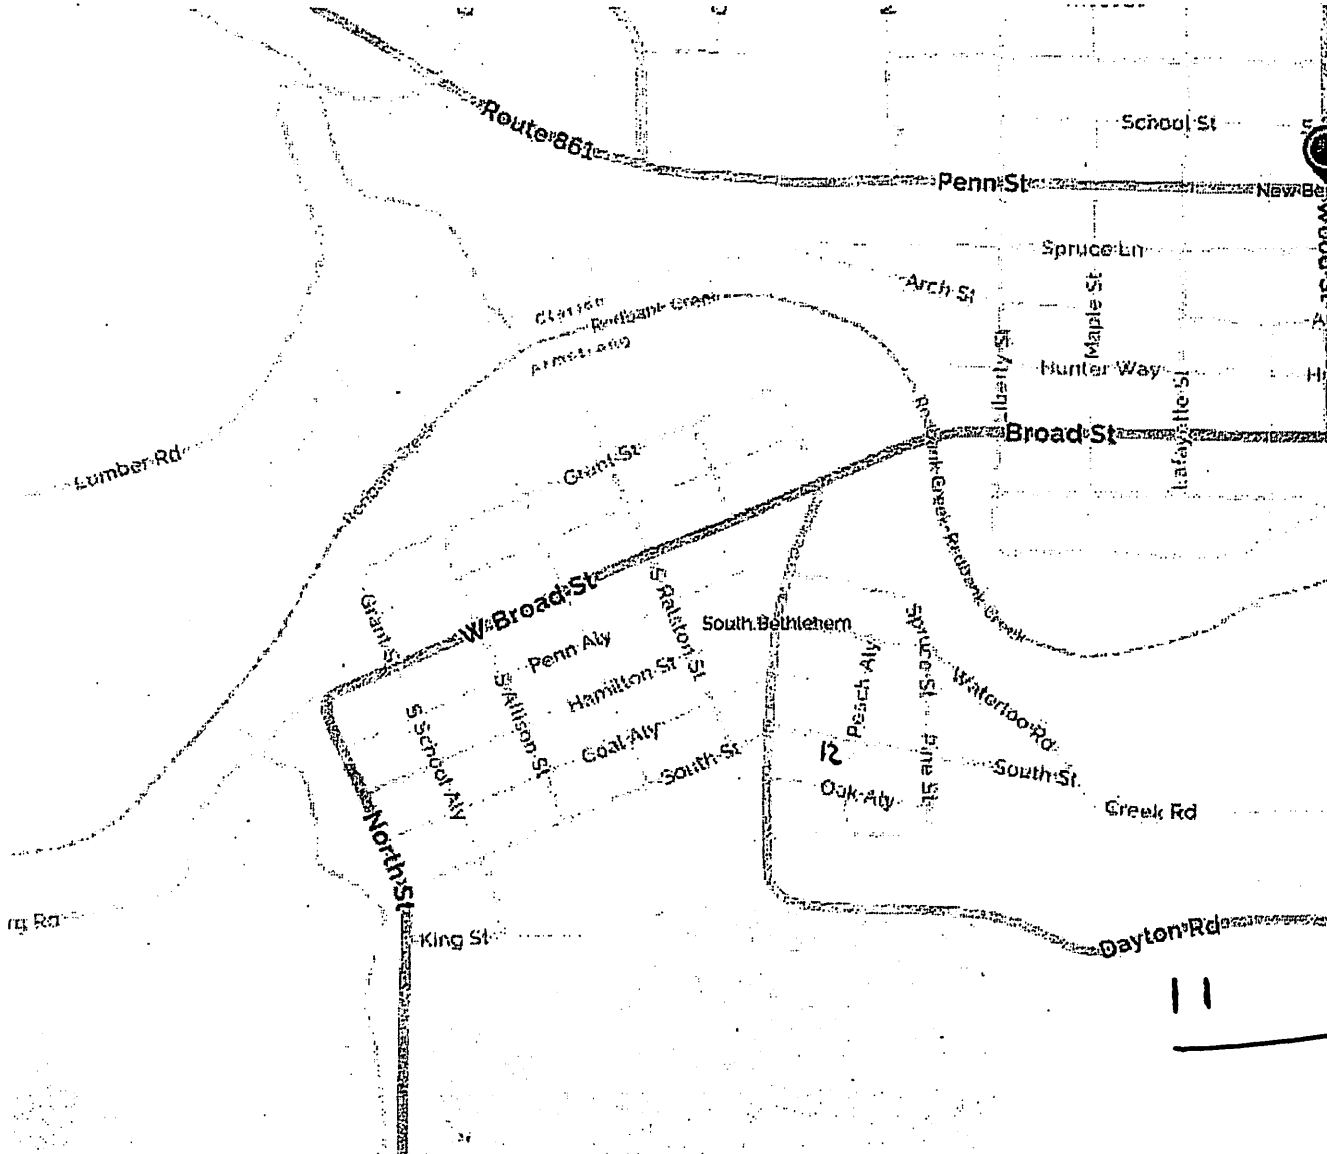

New Bethlehem Community Yard Sales

Friday, June 2 and Saturday June 3, 2017
Unless noted sales are on both days

- 11 214 Beautiful Lookout Drive
- 12 408 South Street (South Bethlehem)

New Bethlehem Community Yard Sales

Friday, June 2 and Saturday June 3, 2017

Unless noted sales are on both days

- 1 400 Broad Street (Broadwood Twrs), Friday only
- 2 466 Broad Street
- 3 172 W. Garfield Street
- 4 209 Penn Street
- 5 234 Penn Street, Saturday Only
- 6 315 Penn Street, Saturday only
- 7 614 Wood Street
- 8 726 Penn Street (Rear)
- 9 819 Penn Street
- 10 820 Penn Street