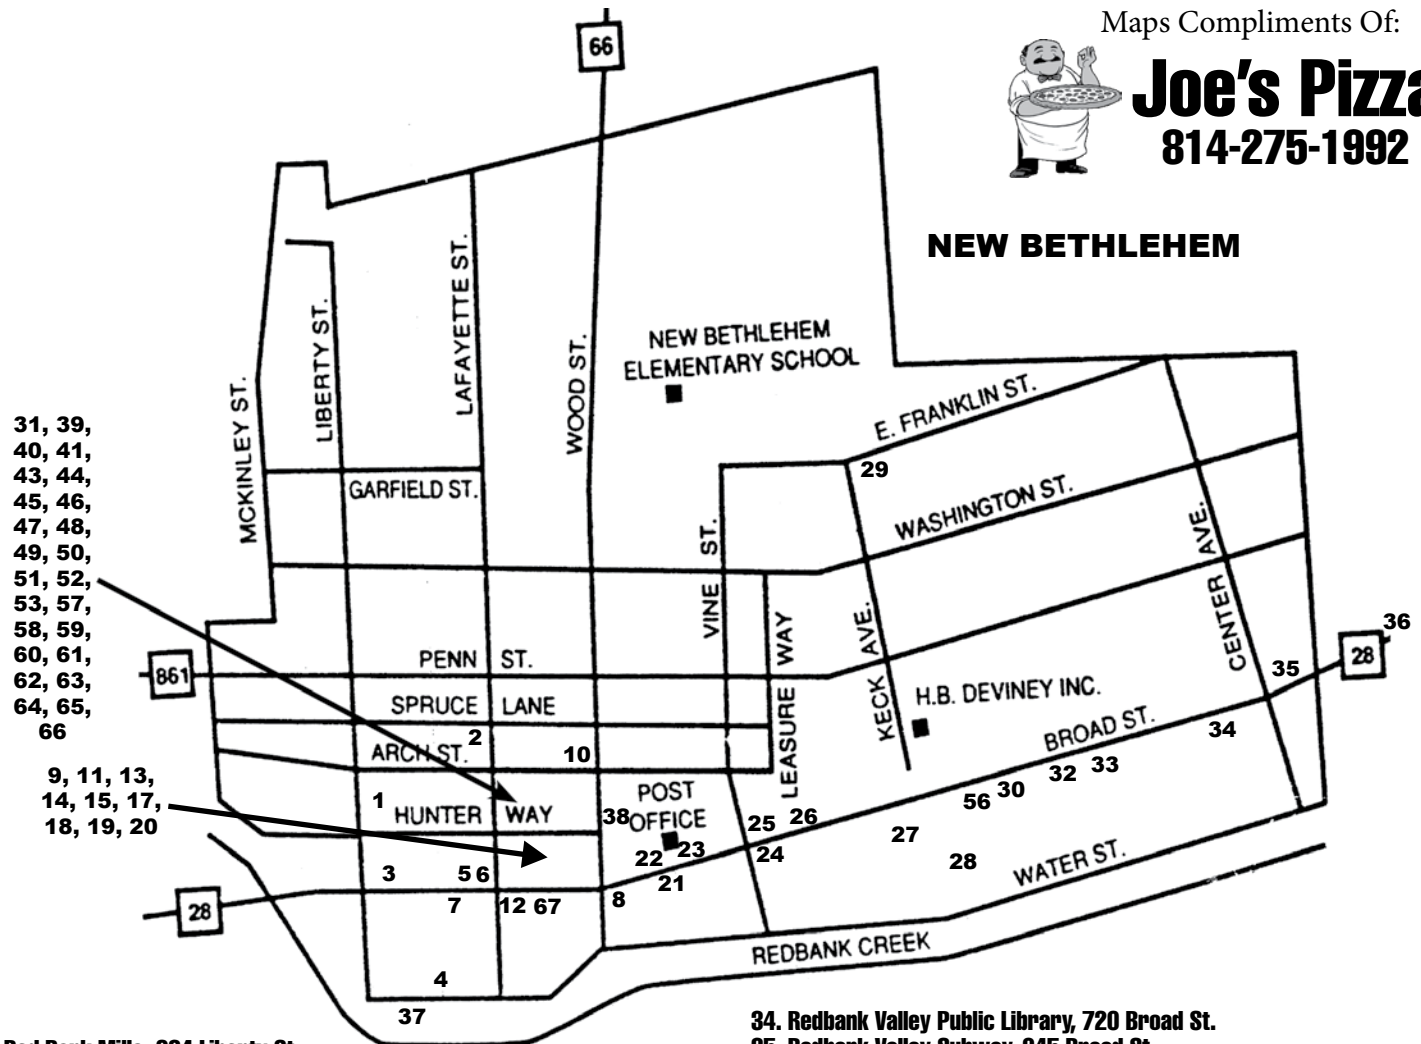

# Fri., June 23

Maps Compliments Of:

**Joe's Pizza**  
814-275-1992

1. Red Bank Mills, 234 Liberty St.
2. Techready Professionals, 311 Lafayette St.
3. Be Beautiful Salon, 225 Broad Street
4. Shirey Overhead Doors, 225 Water St.
5. Brad Johnson Agency, 237 Broad St.
6. Karla's Curl Up & Dye Salon, 237B Broad St.
7. Valley Flowers and Gifts, 240 Broad St.
8. Charles Leach Agency, 342 Broad St.
9. Body Brink, 301B Broad St.
10. Brinker Photographics, 301B Wood St.
11. Northwest Savings Bank, 301 Broad St.
12. Clarion County Community Bank, 308 Broad St.
13. The Jewelry Shop, 309 Broad St.
14. Auto Parts Service of New Bethlehem, 313 Broad St.
15. Valley Advantages, 325 Broad St.
16. Hoak Insurance Services, 350 Broad St.
17. Family Styles & Pedicures, 349 Broad St.
18. Law Offices of William E. Hager III, LLC., 352 Broad St.
19. Rest Assured, 353 Broad St.
20. St. Charles Bloomin' Brushes, 363 Broad St. Ste. 2
21. LuLaRoe Tammy Allenbaugh, 432 Broad St.
22. The Leader Vindicator, 435 Broad St.
23. Byers Barbershop & Shave Parlor, 437 Broad St.
24. Redbank Chevrolet, 500 Broad St.
25. Veronesi Auto Sales 505 Broad St.
26. Gumtown Garage, 525 Broad St.
27. Goodwill Ind. of NC PA, 604 Broad St.
28. Dollar General, 610 Broad St.
29. Edgewood Heights, 612 Keck Ave.
30. S&T Bank, 628 Broad St.
31. Laura's Got Bags/Thirty-One Gifts, Municipal Parking Lot
32. Tom's Riverside, 632 Broad St.
33. Joe's Pizza, 710 Broad St.